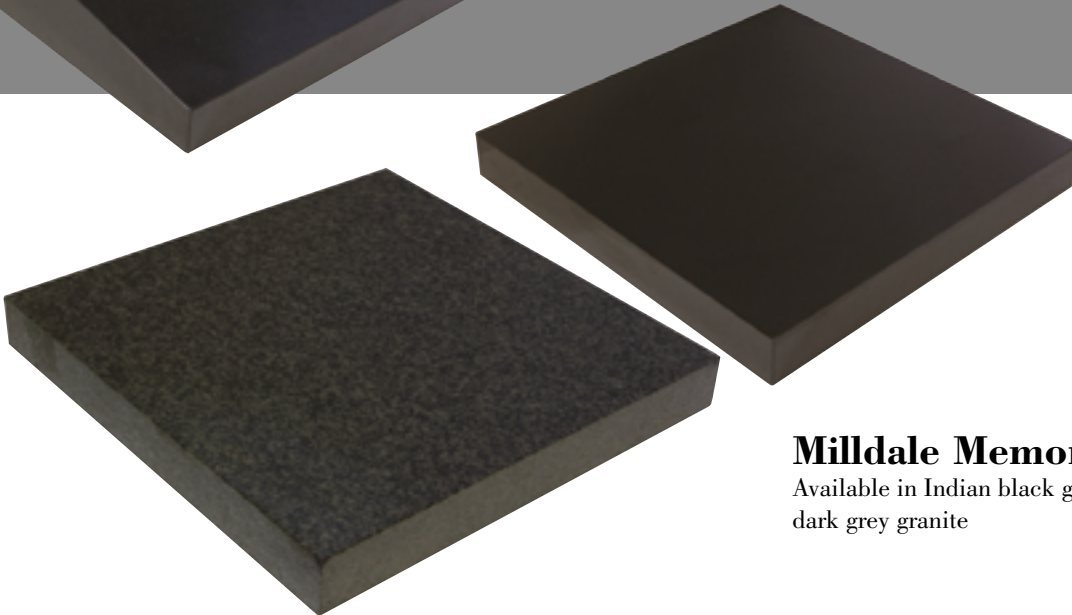

Here are a few examples, all these memorials are permitted in the Derbyshire Dales cemeteries.

These memorials can be ordered in any colour granite, however, they may take longer to produce.

Percival Memorials

Horsley Desktops

Available in Indian black granite and South African dark grey granite

Milldale Memorial Tablets

Available in Indian black granite and South African dark grey granite

Wetton Floral Vases

Available in black Indian granite or South African grey granite with a choice of gold or silver flower holder.

We can offer the choice of fonts shown opposite.

Most of our lettering is sandblasted and is available in various colours:

- **Gold**
- **Silver**
- **Grey**
- **White**
- **Black**
- **Natural** (*the stone itself*)