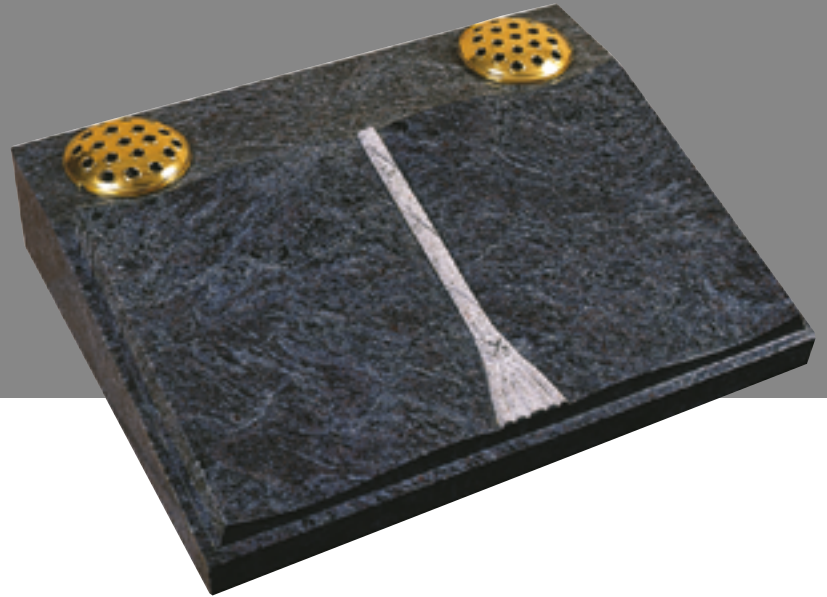

Horsley Desktops

Available in Indian black granite and South African dark grey granite

Milldale Memorial Tablets

Available in Indian black granite and South African dark grey granite

Wetton Floral Vases

Available in black Indian granite or South African grey granite with a choice of gold or silver flower holder.

We can offer the choice of fonts shown opposite.

Most of our lettering is sandblasted and is available in various colours:

- **Gold**
- **Silver**
- **Grey**
- **White**
- **Black**
- **Natural** (*the stone itself*)