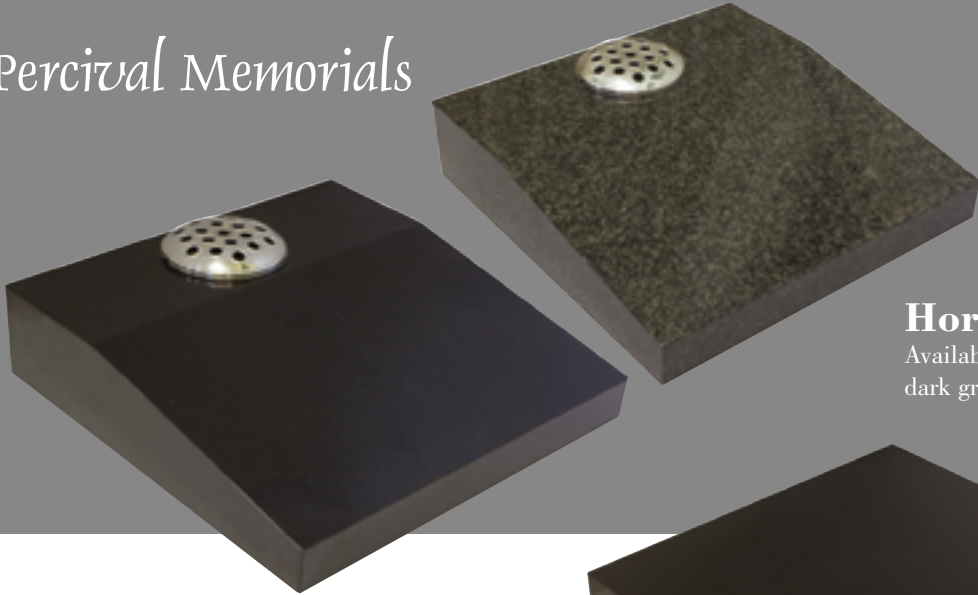

Percival Memorials

Horsley Desktops

Available in Indian black granite and South African dark grey granite