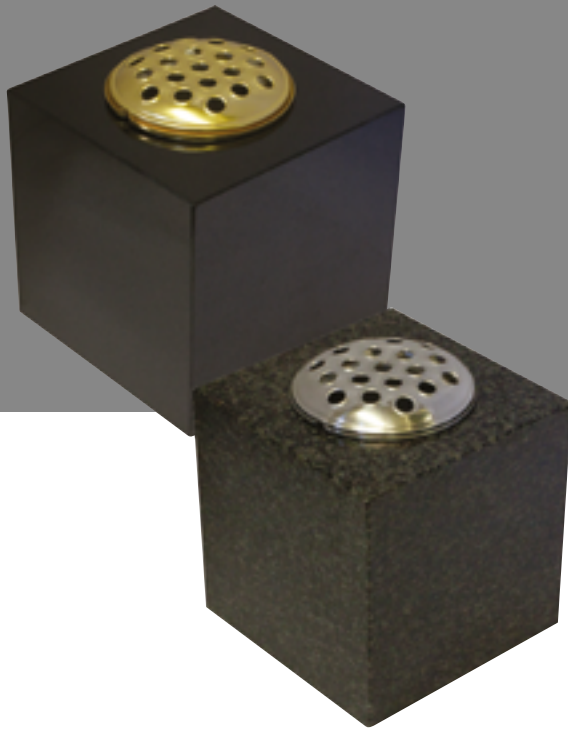

Horsley Desktops

Available in Indian black granite and South African dark grey granite

Milldale Memorial Tablets

Available in Indian black granite and South African dark grey granite

Wetton Floral Vases

Available in black Indian granite or South African grey granite with a choice of gold or silver flower holder.