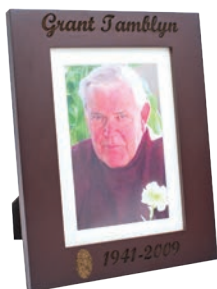

## GLASS AIR FRAME

Fits a 4" x 6" photo in portrait or landscape orientation. Fingerprint, custom engraving (3 lines, 10 characters per line), or authentic signature available above or below photo.

GAF-064