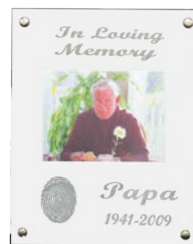

GLASS AIR FRAME

Fits a 4" x 6" photo in portrait or landscape orientation. Fingerprint, custom engraving (3 lines, 10 characters per line), or authentic signature available above or below photo.

GAF-064